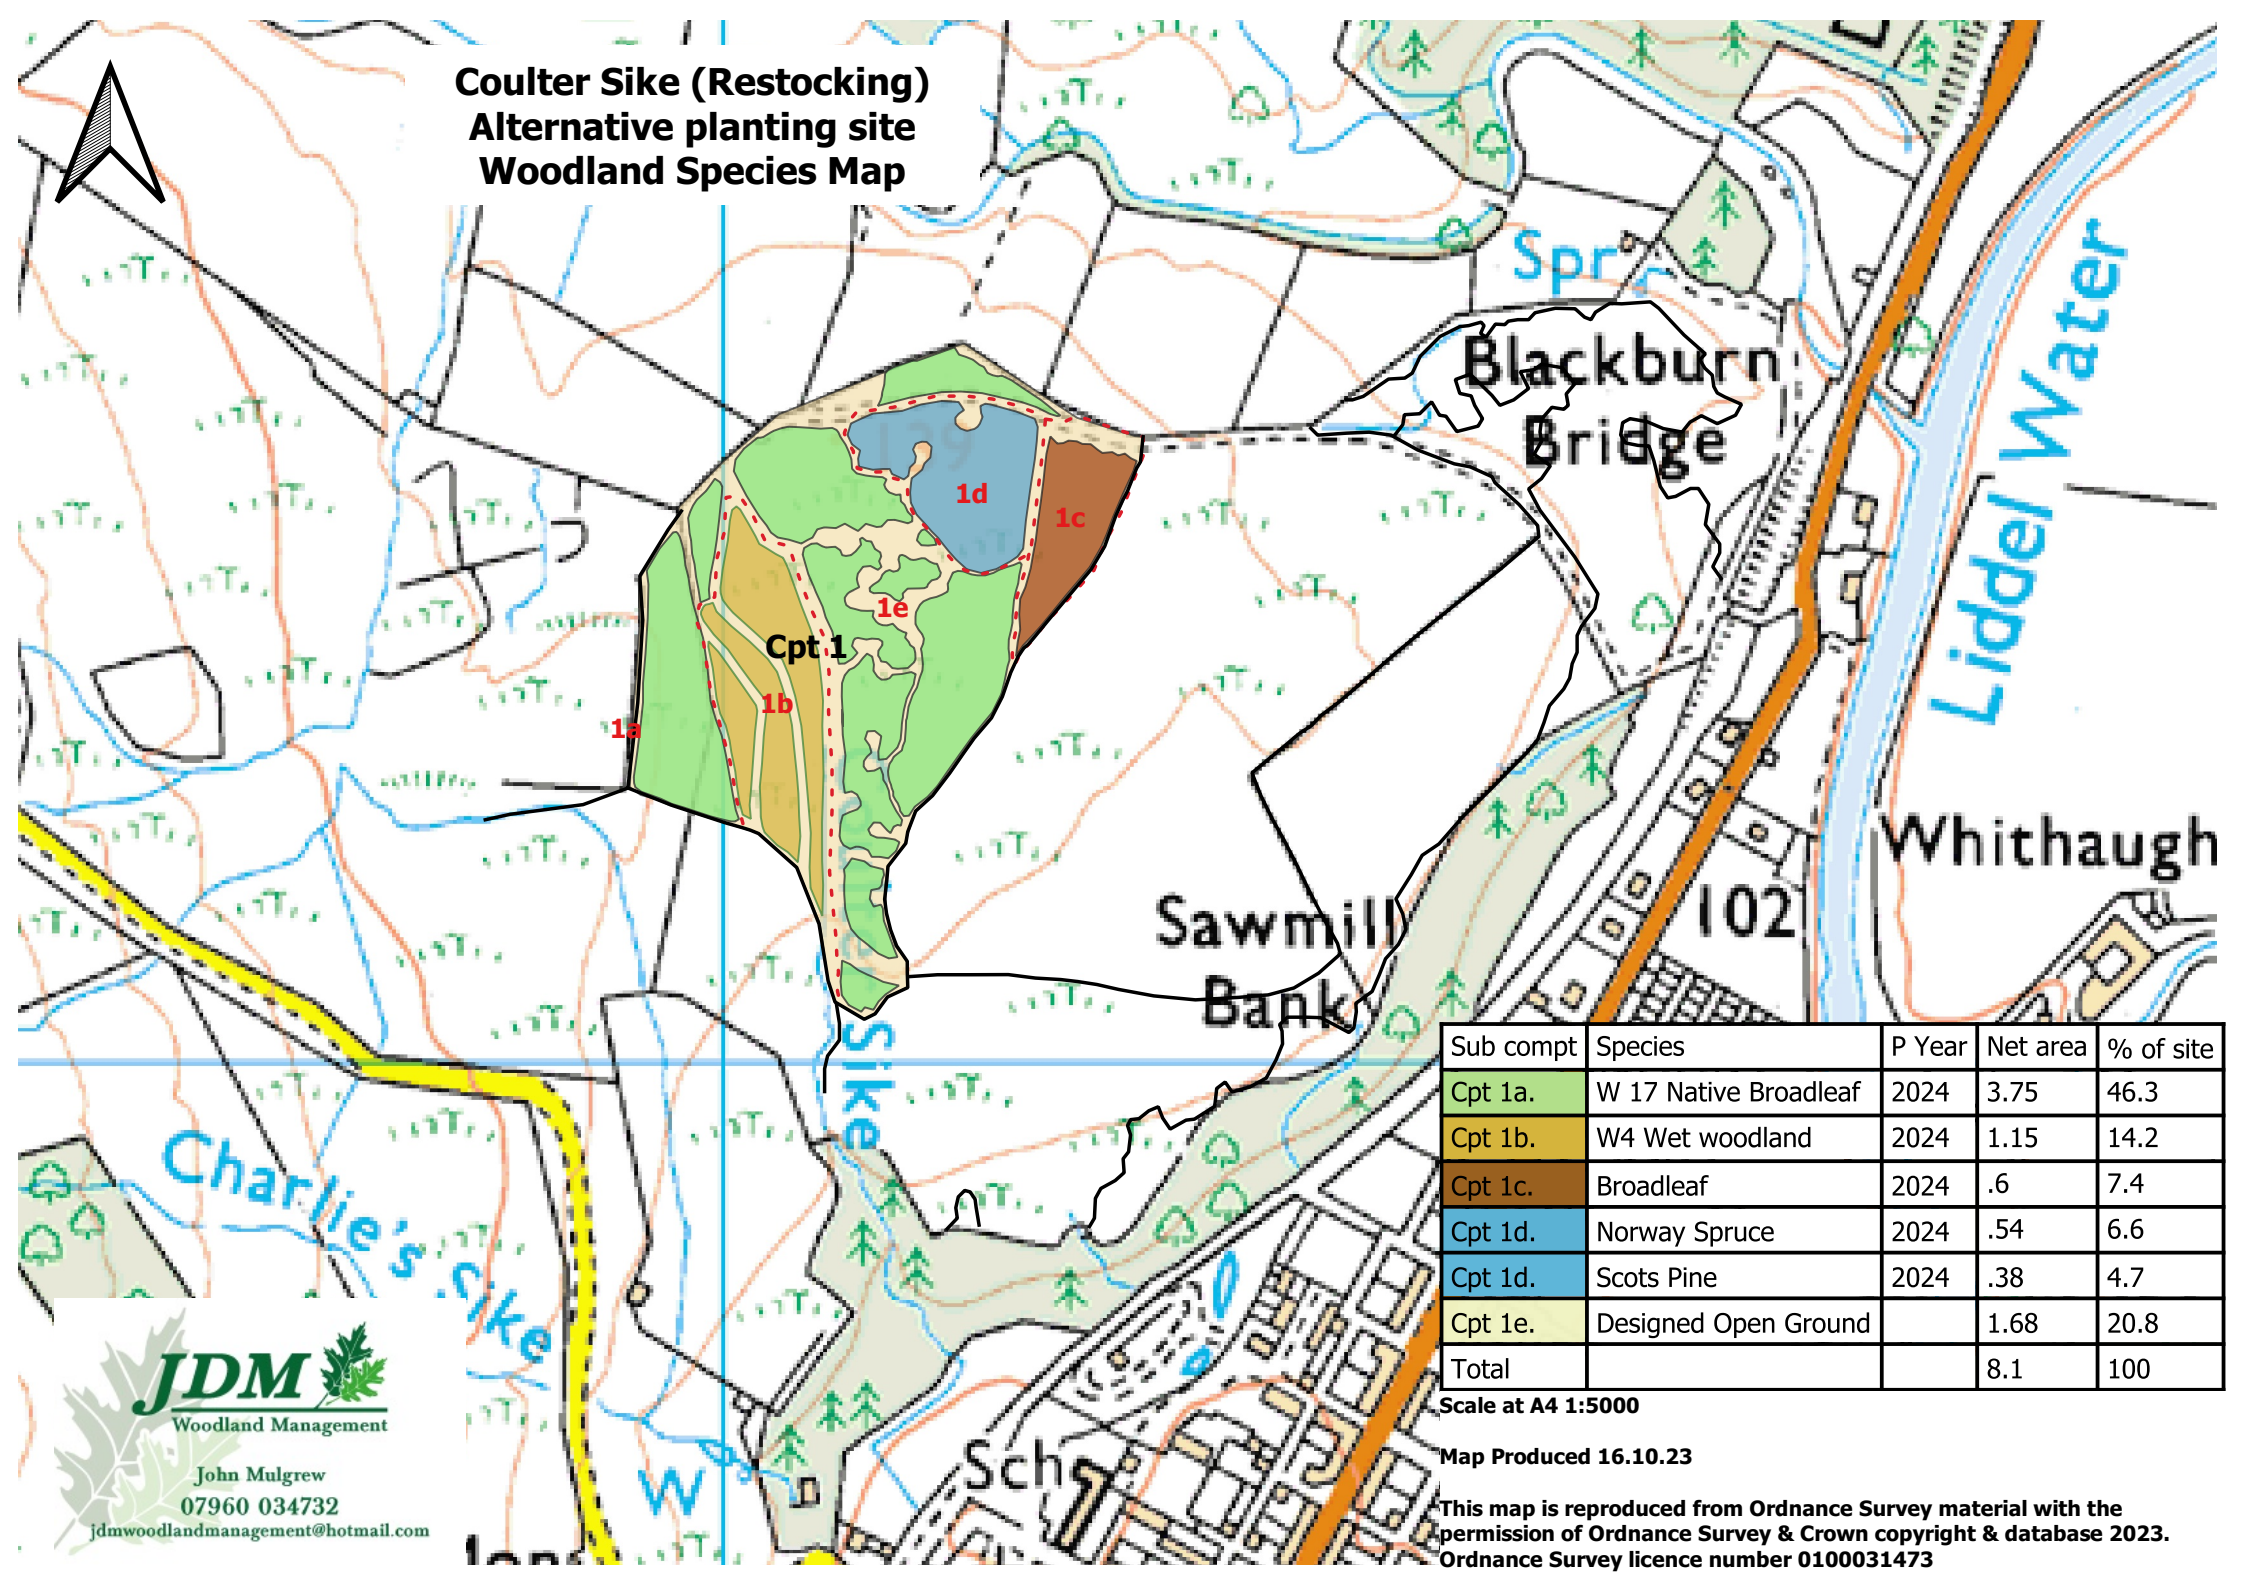

**Coulter Sike (Restocking)
Alternative planting site
Woodland Species Map**

Sub compt	Species	P Year	Net area	% of site
Cpt 1a.	W 17 Native Broadleaf	2024	3.75	46.3
Cpt 1b.	W4 Wet woodland	2024	1.15	14.2
Cpt 1c.	Broadleaf	2024	.6	7.4
Cpt 1d.	Norway Spruce	2024	.54	6.6
Cpt 1d.	Scots Pine	2024	.38	4.7
Cpt 1e.	Designed Open Ground		1.68	20.8
Total			8.1	100

Scale at A4 1:5000

Map Produced 16.10.23

This map is reproduced from Ordnance Survey material with the permission of Ordnance Survey & Crown copyright & database 2023. Ordnance Survey licence number 0100031473